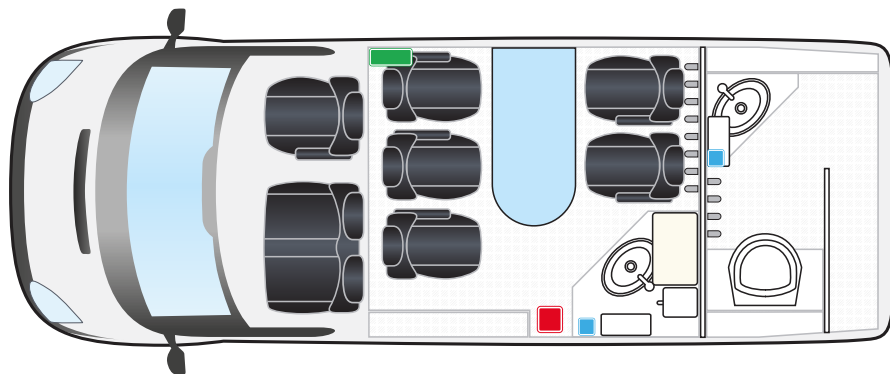

WELFARE VEHICLES - 8 SEATER MOBILE STAFFROOMS FOR YOUR WORKFORCE

Our welfare vans provide a comfortable rest area for your transient workforce with all-important heating, hand washing, eating, hot water and toilet facilities.

Utilising medium-wheelbase vans with a six, seven or eight-seat mess welfare conversion, our vehicles come with a robust, fully-lined interior and all parts are legislation-compliant. So when you win a new contract and need your people on site fast, you don't need to worry about lengthy welfare mobilisation times.

All of this means that with the help of Sunbelt Rentals, you can now access a fully-equipped mobile staffroom to get your worksite up and running in no time.

- **FULLY MOBILE**
- **COOKING FACILITIES**
- **CHARGING SOCKETS**
- **TOILET**
- **WASHING FACILITIES**

Features

- 8-seat Mercedes, 3 up front (includes driver) 5 in the crew department
- Hot & cold running water in crew and toilet areas
- Spray-lined toilet area fully sealed and washable
- Safety and welfare equipment includes glass hammer, first aid kit, grab handles, anti-slip flooring, fire extinguisher, reversing cameras and parking sensors
- 12v sockets for USB charging
- Toilet area can be used to dry clothing (water heater also provides hot air)
- 25-litre cassette-type toilet
- Fridge included
- LED roof beacons x 2
- All vehicles have Chapter 8 Signage

Images are for illustrative purposes only. Make, model and layout may differ from vehicle to vehicle.