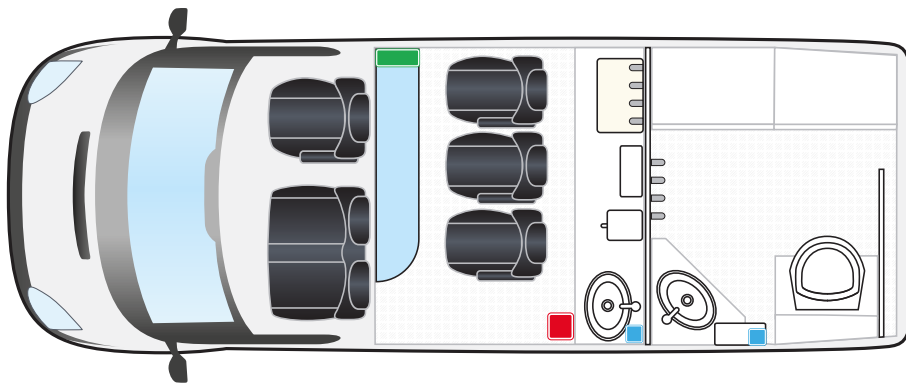

TOILET

WASHING FACILITIES

AIR CONDITIONING

EYE WASH STATION

Images are for illustrative purposes only.
Make, model and layout may differ from vehicle to vehicle.

01332 382275

welfarevehicle@sunbeltrentals.co.uk

www.sunbeltrentals.co.uk

6 SEATER

Features

- + 6-seat, 3 up front (includes driver) 3 fixed seats
- + Cupboard and fuel / tool store in toilet area
- + Breakfast bar replaces table
- + Spray-lined toilet area fully sealed and washable
- + Safety and welfare equipment includes glass hammer, first aid kit, grab handles, anti-slip flooring, fire extinguisher, reversing cameras and parking sensors
- + 12v sockets for USB charging
- + Toilet area can be used to dry clothing (water heater also provides hot air)
- + 25-litre cassette-type toilet
- + Fridge included
- + LED roof beacons x 2
- + All vehicles have Chapter 8 Signage

7 SEATER - HVO CAPABILITY

Features

- + 7-seat (includes driver), 4 in the crew department
- + HVO powered and heated capability
- + Hot & cold running water in crew and toilet areas
- + Lined toilet area fully sealed and washable
- + Safety and welfare equipment includes glass hammer, first aid kit, grab handles, eyewash, hi vis, anti-flooring, fire extinguisher, reversing cameras and parking sensors
- + 12v sockets and USB C charging
- + Toilet area can be used to dry clothing (water heater also provides hot air)
- + 25-litre cassette-type toilet
- + Fridge included
- + LED roof beacons x 2
- + All vehicles have Chapter 8 Signage