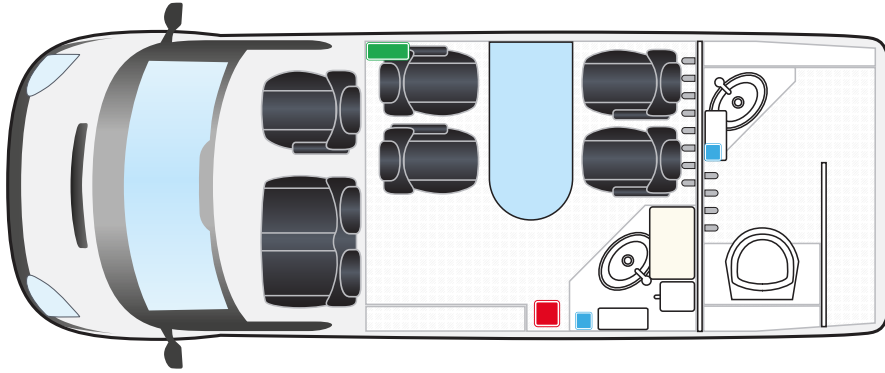

7-SEATER - HVO CAPABILITY, SOLAR SUPPORTED

Features

- + 7-seat (includes driver), 4 in the crew department
- + HVO powered and heated capability
- + Hot & cold running water in crew and toilet areas
- + Lined toilet area fully sealed and washable
- + Safety and welfare equipment includes glass hammer, first aid kit, grab handles, eyewash, hi vis, anti-flooring, fire extinguisher, reversing cameras and parking sensors
- + LED roof beacons x 2
- + 25-litre cassette-type toilet (includes water heater also provides hot air)
- + All vehicles have Chapter 8 Signage

Solar Powered Features

- + 12v sockets and USB C charging
- + Fridge x1
- + Microwave x1
- + Back-cabin lighting
- + Hot and Cold Running Water
- + Hot Water Boiler