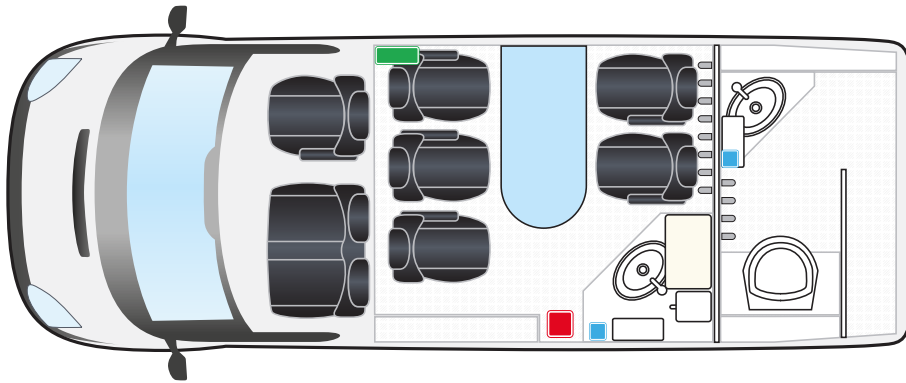

7-SEATER - HVO CAPABILITY, SOLAR SUPPORTED

Features

- + 7-seat (includes driver), 4 in the crew department
- + HVO powered and heated capability
- + Hot & cold running water in crew and toilet areas
- + Lined toilet area fully sealed and washable
- + Safety and welfare equipment includes glass hammer, first aid kit, grab handles, eyewash, hi vis, anti-flooring, fire extinguisher, reversing cameras and parking sensors
- + LED roof beacons x 2
- + 25-litre cassette-type toilet (includes water heater also provides hot air)
- + All vehicles have Chapter 8 Signage

Solar Powered Features

- + 12v sockets and USB C charging
- + Fridge x1
- + Microwave x1
- + Back-cabin lighting
- + Hot and Cold Running Water
- + Hot Water Boiler

7 SEATER

Features

- + 7-seat, 3 up front (includes driver) 4 in the crew department
- + Hot & cold running water in crew and toilet areas
- + Spray-lined toilet area fully sealed and washable
- + Safety and welfare equipment includes glass hammer, first aid kit, grab handles, anti-slip flooring, fire extinguisher, reversing cameras and parking sensors
- + 12v sockets for USB charging
- + Toilet area can be used to dry clothing (water heater also provides hot air)
- + 25-litre cassette-type toilet
- + Fridge included
- + LED roof beacons x 2
- + All vehicles have Chapter 8 Signage

8 SEATER

Features

- + 8-seat, 3 up front (includes driver) 5 in the crew department
- + Hot & cold running water in crew and toilet areas
- + Spray-lined toilet area fully sealed and washable
- + Safety and welfare equipment includes glass hammer, first aid kit, grab handles, anti-slip flooring, fire extinguisher, reversing cameras and parking sensors
- + 12v sockets for USB charging
- + Toilet area can be used to dry clothing (water heater also provides hot air)
- + 25-litre cassette-type toilet
- + Fridge included
- + LED roof beacons x 2
- + All vehicles have Chapter 8 Signage