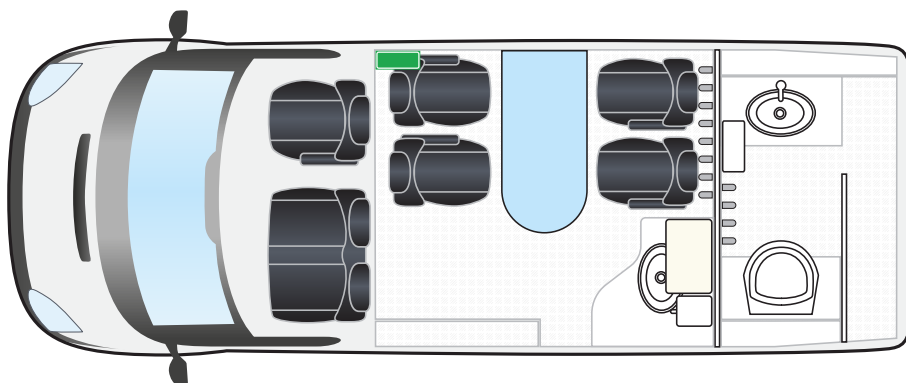

www.sunbeltrentals.co.uk

6 SEATER

Features

- + 6-seat, 3 up front (includes driver) 3 fixed seats
- + Cupboard and fuel / tool store in toilet area
- + Breakfast bar replaces table
- + Spray-lined toilet area fully sealed and washable
- + Safety and welfare equipment includes glass hammer, first aid kit, grab handles, anti-slip flooring, fire extinguisher, reversing cameras and parking sensors
- + 12v sockets for USB charging
- + Toilet area can be used to dry clothing (water heater also provides hot air)
- + 25-litre cassette-type toilet
- + Fridge included
- + LED roof beacons x 2
- + All vehicles have Chapter 8 Signage

7 SEATER - HVO CAPABILITY

Features

- + 7-seat (includes driver), 4 in the crew department
- + HVO powered and heated capability
- + Hot & cold running water in crew and toilet areas
- + Lined toilet area fully sealed and washable
- + Safety and welfare equipment includes glass hammer, first aid kit, grab handles, eyewash, hi vis, anti-flooring, fire extinguisher, reversing cameras and parking sensors
- + 12v sockets and USB C charging
- + Toilet area can be used to dry clothing (water heater also provides hot air)
- + 25-litre cassette-type toilet
- + Fridge included
- + LED roof beacons x 2
- + All vehicles have Chapter 8 Signage