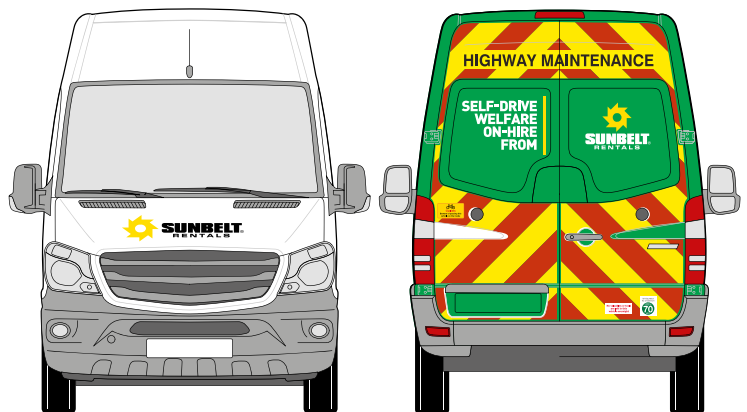

TOILET

WASHING FACILITIES

AIR CONDITIONING

EYE WASH STATION

Images are for illustrative purposes only.
Make, model and layout may differ from vehicle to vehicle.

01332 382275

welfarevehicle@sunbeltrentals.co.uk