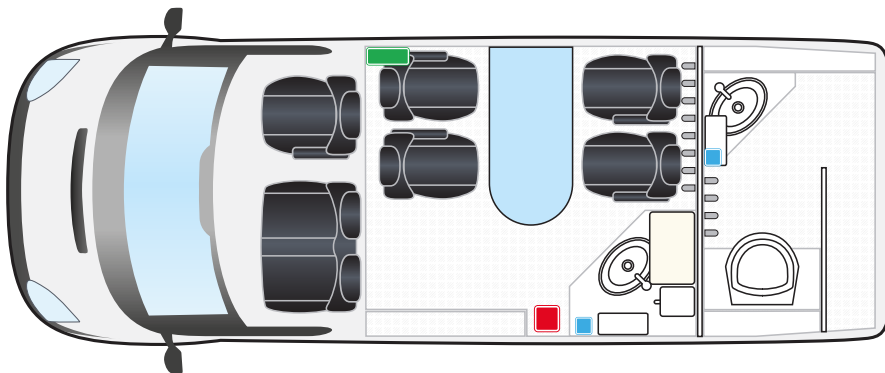

7 SEATER - HVO CAPABILITY

Features

- + 7-seat (includes driver), 4 in the crew department
- + HVO powered and heated capability
- + Hot & cold running water in crew and toilet areas
- + Lined toilet area fully sealed and washable
- + Safety and welfare equipment includes glass hammer, first aid kit, grab handles, eyewash, hi vis, anti-flooring, fire extinguisher, reversing cameras and parking sensors
- + 12v sockets and USB C charging
- + Toilet area can be used to dry clothing (water heater also provides hot air)
- + 25-litre cassette-type toilet
- + Fridge included
- + LED roof beacons x 2
- + All vehicles have Chapter 8 Signage

7-SEATER - HVO CAPABILITY, SOLAR SUPPORTED

Features

- + 7-seat (includes driver), 4 in the crew department
- + HVO powered and heated capability
- + Hot & cold running water in crew and toilet areas
- + Lined toilet area fully sealed and washable
- + Safety and welfare equipment includes glass hammer, first aid kit, grab handles, eyewash, hi vis, anti-flooring, fire extinguisher, reversing cameras and parking sensors
- + LED roof beacons x 2
- + 25-litre cassette-type toilet (includes water heater also provides hot air)
- + All vehicles have Chapter 8 Signage

Solar Powered Features

- + 12v sockets and USB C charging
- + Fridge x1
- + Microwave x1
- + Back-cabin lighting
- + Hot and Cold Running Water
- + Hot Water Boiler

7 SEATER

Features

- + 7-seat, 3 up front (includes driver) 4 in the crew department
- + Hot & cold running water in crew and toilet areas
- + Spray-lined toilet area fully sealed and washable
- + Safety and welfare equipment includes glass hammer, first aid kit, grab handles, anti-slip flooring, fire extinguisher, reversing cameras and parking sensors
- + 12v sockets for USB charging
- + Toilet area can be used to dry clothing (water heater also provides hot air)
- + 25-litre cassette-type toilet
- + Fridge included
- + LED roof beacons x 2
- + All vehicles have Chapter 8 Signage