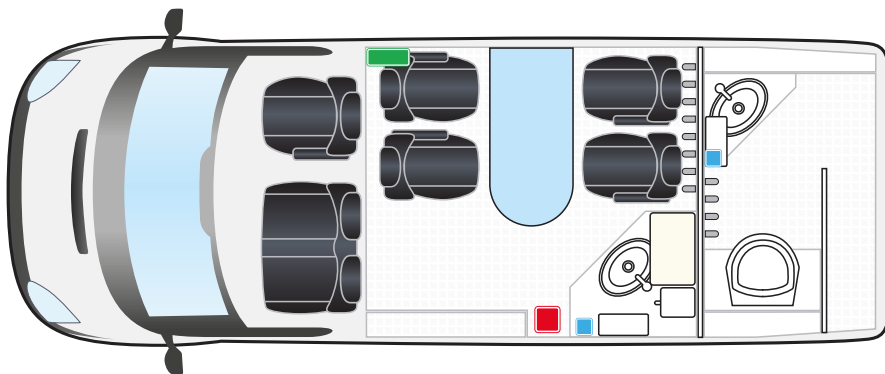

WELFARE VEHICLES - 7 SEATER MOBILE STAFFROOMS FOR YOUR WORKFORCE

Our welfare vans provide a comfortable rest area for your transient workforce with all-important heating, hand washing, eating, hot water and toilet facilities.

Utilising medium-wheelbase vans with a six, seven or eight-seat mess welfare conversion, our vehicles come with a robust, fully-lined interior and all parts are legislation-compliant. So when you win a new contract and need your people on site fast, you don't need to worry about lengthy welfare mobilisation times.

Features

- 7-seat Fiat and Iveco, 3 up front (includes driver) 4 in the crew department
- Hot & cold running water in crew and toilet areas
- Spray-lined toilet area fully sealed and washable
- Safety and welfare equipment includes glass hammer, first aid kit, grab handles, anti-slip flooring, fire extinguisher, reversing cameras and parking sensors
- 12v sockets for USB charging
- Toilet area can be used to dry clothing (water heater also provides hot air)
- 25-litre cassette-type toilet
- Fridge included
- LED roof beacons x 2
- All vehicles have Chapter 8 Signage