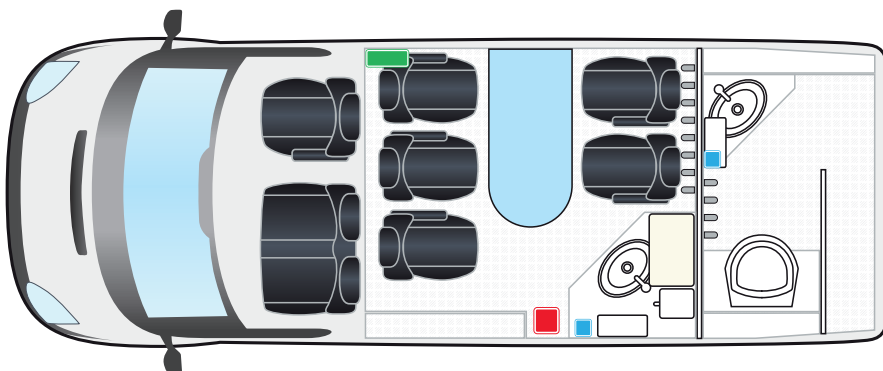

Images are for illustrative purposes only.
Make, model and layout may differ from vehicle to vehicle.

01332 382275
welfarevehicle@sunbeltrentals.co.uk
www.sunbeltrentals.co.uk

6 SEATER

- **Features**
- 6-seat Fiat, 3 up front (includes driver) 3 fixed seats
- Cupboard and fuel / tool store in toilet area
- Breakfast bar replaces table
- Spray-lined toilet area fully sealed and washable
- Safety and welfare equipment includes glass hammer, first aid kit, grab handles, anti-slip flooring, fire extinguisher, reversing cameras and parking sensors
- 12v sockets for USB charging
- Toilet area can be used to dry clothing (water heater also provides hot air)
- 25-litre cassette-type toilet
- Fridge included
- LED roof beacons x 2
- All vehicles have Chapter 8 Signage

7 SEATER

- **Features**
- 7-seat Fiat and Iveco, 3 up front (includes driver) 4 in the crew department
- Hot & cold running water in crew and toilet areas
- Spray-lined toilet area fully sealed and washable
- Safety and welfare equipment includes glass hammer, first aid kit, grab handles, anti-slip flooring, fire extinguisher, reversing cameras and parking sensors
- 12v sockets for USB charging
- Toilet area can be used to dry clothing (water heater also provides hot air)
- 25-litre cassette-type toilet
- Fridge included
- LED roof beacons x 2
- All vehicles have Chapter 8 Signage

8 SEATER

- **Features**
- 8-seat Mercedes, 3 up front (includes driver) 5 in the crew department
- Hot & cold running water in crew and toilet areas
- Spray-lined toilet area fully sealed and washable
- Safety and welfare equipment includes glass hammer, first aid kit, grab handles, anti-slip flooring, fire extinguisher, reversing cameras and parking sensors
- 12v sockets for USB charging
- Toilet area can be used to dry clothing (water heater also provides hot air)
- 25-litre cassette-type toilet
- Fridge included
- LED roof beacons x 2
- All vehicles have Chapter 8 Signage