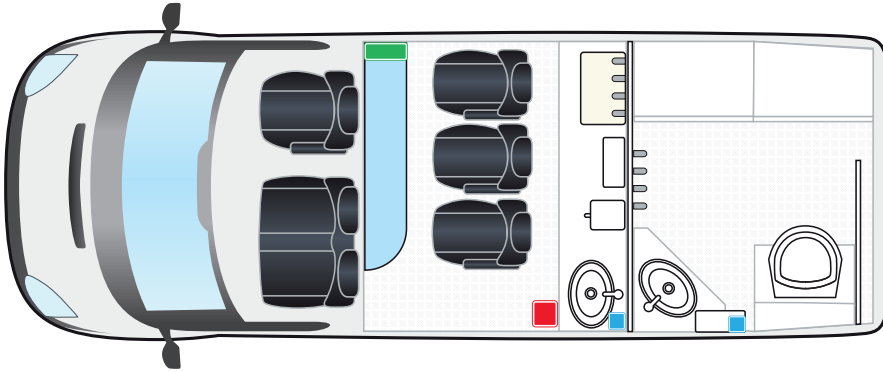

Images are for illustrative purposes only.
Make, model and layout may differ from vehicle to vehicle.

01332 382275
welfarevehicle@sunbeltrentals.co.uk
www.sunbeltrentals.co.uk

6 SEATER

- **Features**
- 6-seat Fiat, 3 up front (includes driver) 3 fixed seats
- Cupboard and fuel / tool store in toilet area
- Breakfast bar replaces table
- Spray-lined toilet area fully sealed and washable
- Safety and welfare equipment includes glass hammer, first aid kit, grab handles, anti-slip flooring, fire extinguisher, reversing cameras and parking sensors
- 12v sockets for USB charging
- Toilet area can be used to dry clothing (water heater also provides hot air)
- 25-litre cassette-type toilet
- Fridge included
- LED roof beacons x 2
- All vehicles have Chapter 8 Signage

7 SEATER

- **Features**
- 7-seat Fiat and Iveco, 3 up front (includes driver) 4 in the crew department
- Hot & cold running water in crew and toilet areas
- Spray-lined toilet area fully sealed and washable
- Safety and welfare equipment includes glass hammer, first aid kit, grab handles, anti-slip flooring, fire extinguisher, reversing cameras and parking sensors
- 12v sockets for USB charging
- Toilet area can be used to dry clothing (water heater also provides hot air)
- 25-litre cassette-type toilet
- Fridge included
- LED roof beacons x 2
- All vehicles have Chapter 8 Signage

8 SEATER

- **Features**
- 8-seat Mercedes, 3 up front (includes driver) 5 in the crew department
- Hot & cold running water in crew and toilet areas
- Spray-lined toilet area fully sealed and washable
- Safety and welfare equipment includes glass hammer, first aid kit, grab handles, anti-slip flooring, fire extinguisher, reversing cameras and parking sensors
- 12v sockets for USB charging
- Toilet area can be used to dry clothing (water heater also provides hot air)
- 25-litre cassette-type toilet
- Fridge included
- LED roof beacons x 2
- All vehicles have Chapter 8 Signage