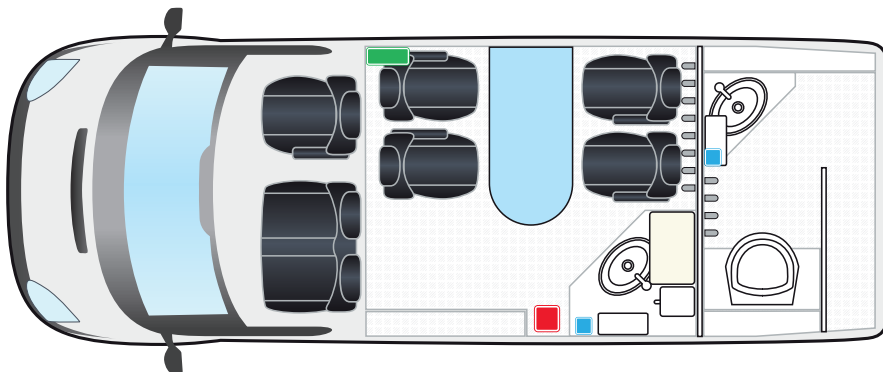

Images are for illustrative purposes only.
Make, model and layout may differ from vehicle to vehicle.

01332 382275
welfarevehicle@sunbeltrentals.co.uk
www.sunbeltrentals.co.uk

6 SEATER

- **Features**
- 6-seat Fiat, 3 up front (includes driver) 3 fixed seats
- Cupboard and fuel / tool store in toilet area
- Breakfast bar replaces table
- Spray-lined toilet area fully sealed and washable
- Safety and welfare equipment includes glass hammer, first aid kit, grab handles, anti-slip flooring, fire extinguisher, reversing cameras and parking sensors
- 12v sockets for USB charging
- Toilet area can be used to dry clothing (water heater also provides hot air)
- 25-litre cassette-type toilet
- Fridge included
- LED roof beacons x 2
- All vehicles have Chapter 8 Signage

7 SEATER

- **Features**
- 7-seat Fiat and Iveco, 3 up front (includes driver) 4 in the crew department
- Hot & cold running water in crew and toilet areas
- Spray-lined toilet area fully sealed and washable
- Safety and welfare equipment includes glass hammer, first aid kit, grab handles, anti-slip flooring, fire extinguisher, reversing cameras and parking sensors
- 12v sockets for USB charging
- Toilet area can be used to dry clothing (water heater also provides hot air)
- 25-litre cassette-type toilet
- Fridge included
- LED roof beacons x 2
- All vehicles have Chapter 8 Signage

8 SEATER

- **Features**
- 8-seat Mercedes, 3 up front (includes driver) 5 in the crew department
- Hot & cold running water in crew and toilet areas
- Spray-lined toilet area fully sealed and washable
- Safety and welfare equipment includes glass hammer, first aid kit, grab handles, anti-slip flooring, fire extinguisher, reversing cameras and parking sensors
- 12v sockets for USB charging
- Toilet area can be used to dry clothing (water heater also provides hot air)
- 25-litre cassette-type toilet
- Fridge included
- LED roof beacons x 2
- All vehicles have Chapter 8 Signage